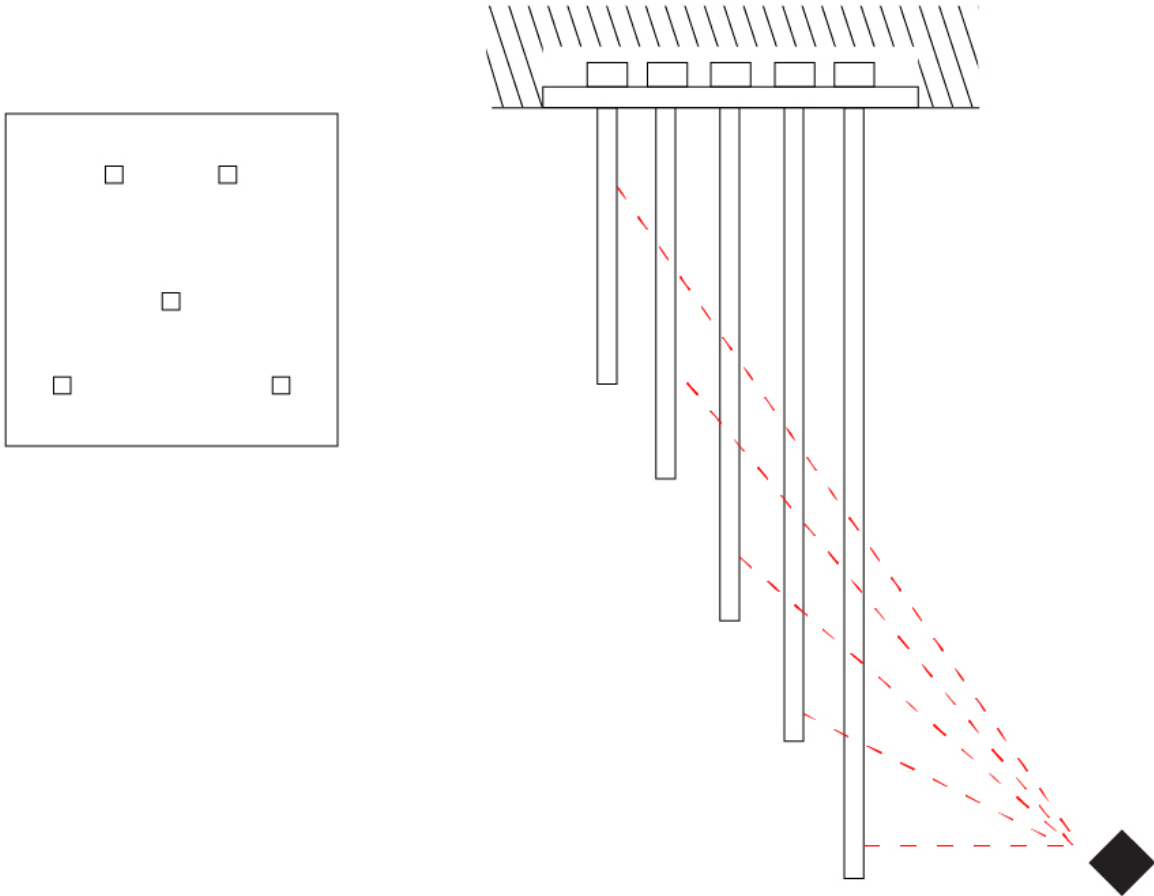

SPILLO 5 ROD RECESSED

D46017-

PROJECT
TYPE
SPECIFIER
QUANTITY
DATE

D