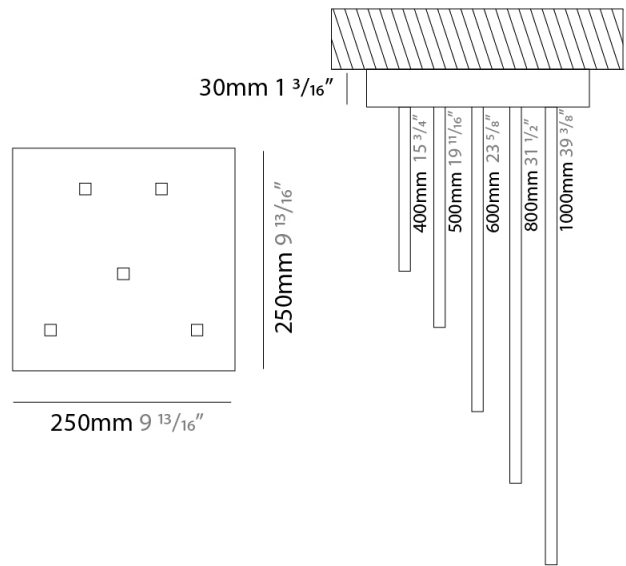

GENERAL

Series: Spillo
Subseries: Spillo 5 Rod
Brand: Icone
Division: Design
Mounting Type: Surface
Mounting Location: Ceiling
Subcategory: Ambient

PHYSICAL

Shape: Abstract
Height (mm): 1030
Height (in): 40 ⁹/₁₆
Light Distribution: Direct / Indirect
Fixture Finish: WHI / BLK / CHR / BGD
Fixture Material: Brass

GENERAL

Series: Spillo
 Subseries: Spillo 5 Rod
 Brand: Icone
 Division: Design
 Mounting Type: Recessed
 Mounting Location: Ceiling
 Subcategory: Ambient

PHYSICAL

Shape: Abstract
 Width (mm): 50
 Width (in): 1 ¹⁵/₁₆
 Height (mm): 1000
 Height (in): 39 ³/₈
 Light Distribution: Adjustable
 Fixture Finish: WHI / BLK / CHR / BGD
 Fixture Material: Brass

LED

Color Temperature (°K): 2700 / 3000
 Nominal Lumen (lm): 3850
 CRI: >90 CRI
 Lamp Life (hrs): 50000

OPTICAL

Adjustability: Tilt 120°

RATINGS AND CERTIFICATIONS

Certified By: Certified for North American Standards
 IP rating: IP20