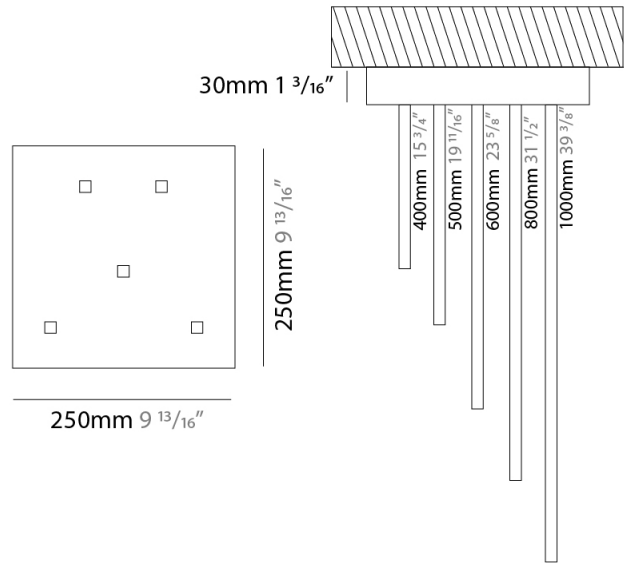

SPILLO 5 ROD SURFACE

D42068- _____ - _____
base number   Color   Finish
                                         Temperature   Options

1. To build a product code in our configurator select the specify button on the base model # product page
2. To build a manual product code on this datasheet choose from the options listed below in blue font and add the suffix to the base model #

GENERAL

Series: Spillo
Subseries: Spillo 5 Rod
Brand: Icone
Division: Design
Mounting Type: Surface
Mounting Location: Ceiling
Subcategory: Ambient

PHYSICAL

Shape: Abstract
Height (mm): 1030
Height (in): 40 ⁹/₁₆
Light Distribution: Direct / Indirect
Fixture Finish: WHI / BLK / CHR / BGD
Fixture Material: Brass

ELECTRICAL

Lamp Type: LED
Total Output Wattage (W): 45.72
Dimming: 0-10V Dimming
Driver Included: Yes
Driver Location: Integrated
Driver Type: Constant Voltage - 120-277Vac Non-dimming
Driver Class: Class 2
Input Voltage (V): 120 - 277
Output Voltage (V): 12
Upon Request: (Not included, see components) Remote: 0-10Vdc dimming / (Included) Integral: Non-dimming / 277Vac

LED

Color Temperature (°K): 2700 / 3000
Nominal Lumen (lm): 3850
CRI: >90 CRI
Lamp Life (hrs): 50000

OPTICAL

RATINGS AND CERTIFICATIONS

Certified By: Certified for North American Standards
IP rating: IP20